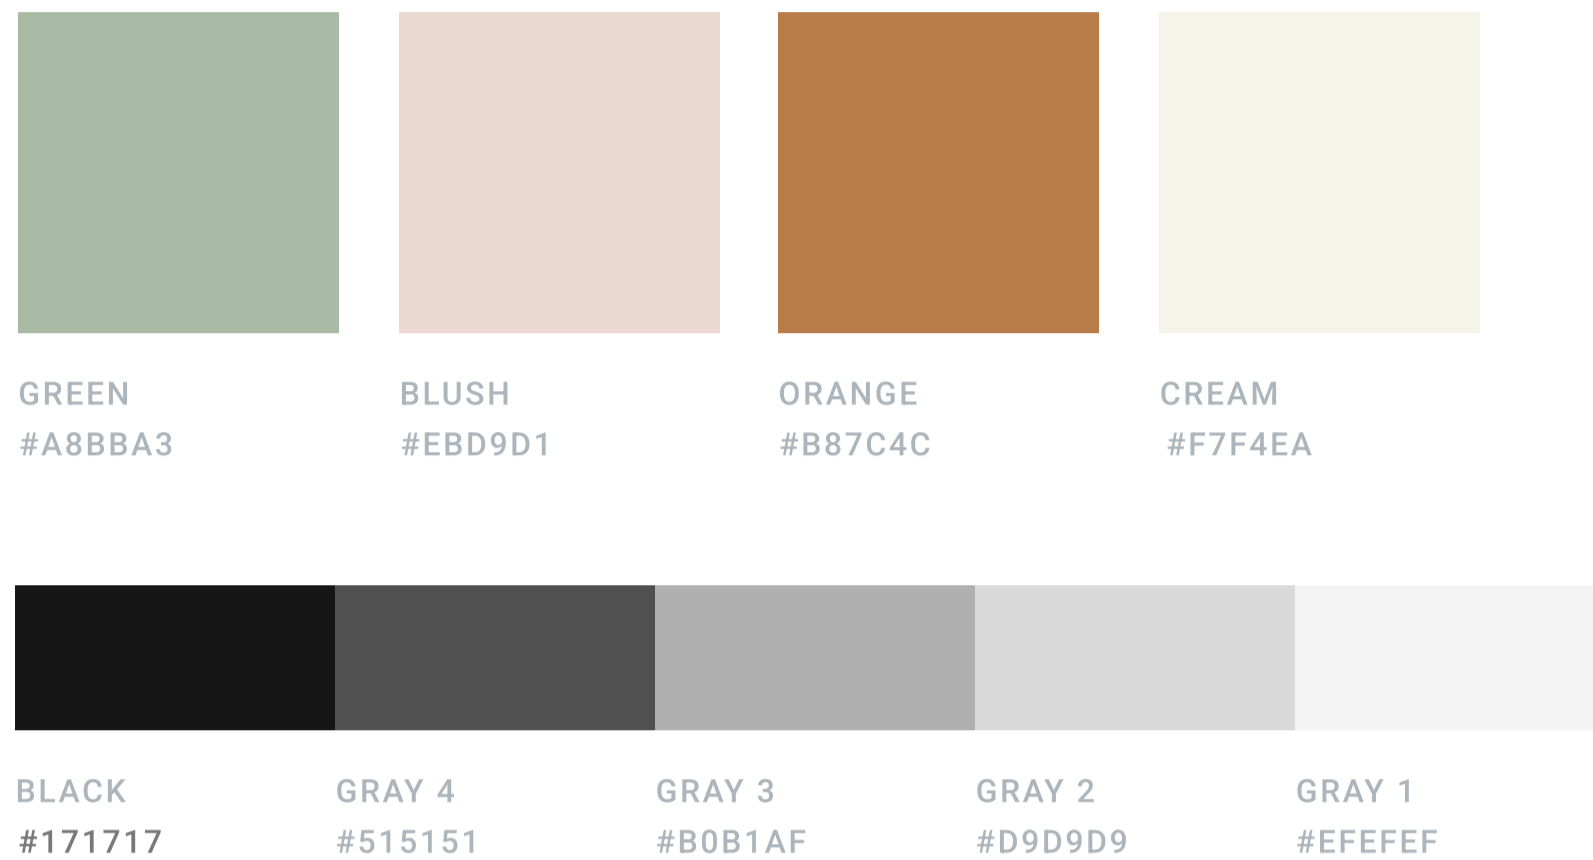

AJ's Pet Grooming Design System

Colors

Primary brand colors and grays

Typography

Poppins

Buttons

Spacing

16/28 Leading (16 pixels over 86 pixels; 28 pixels line height)