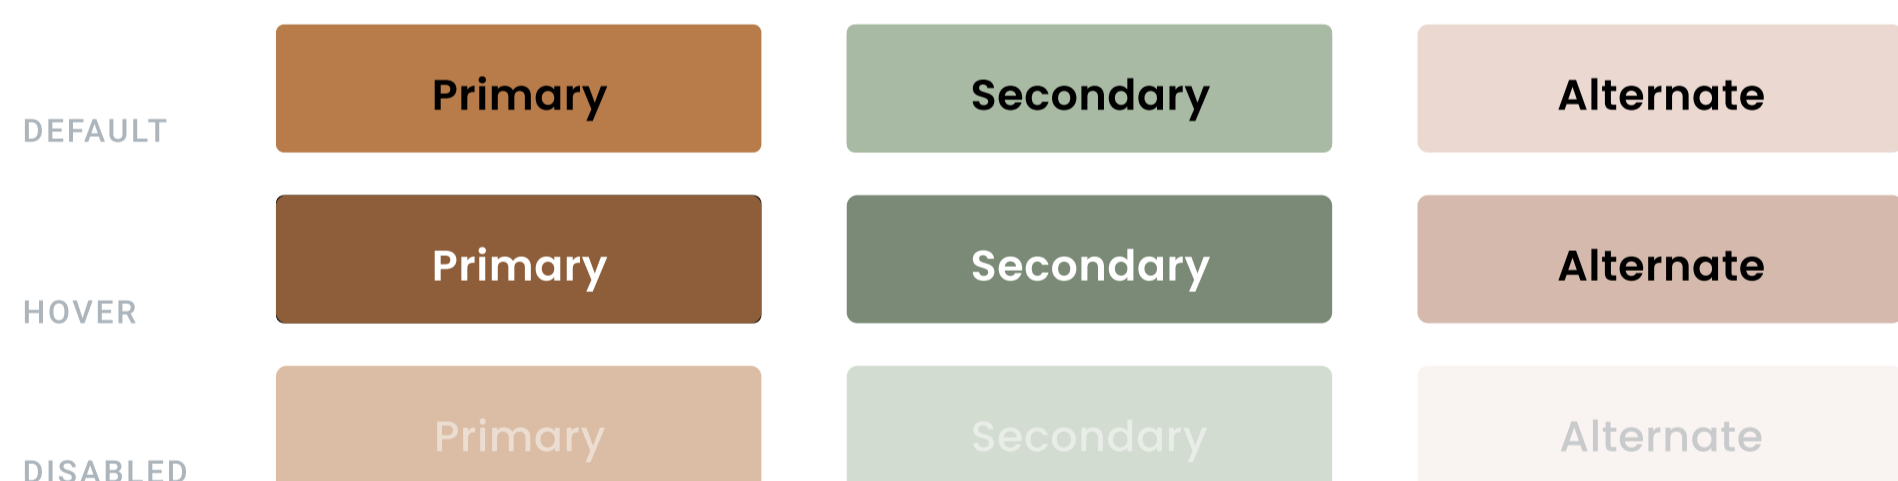

AJ's Pet Grooming Design System

Colors

Primary brand colors and grays

Typography

Poppins

Buttons

Spacing

16/28 Leading (16 pixels over 86 pixels; 28 pixels line height)